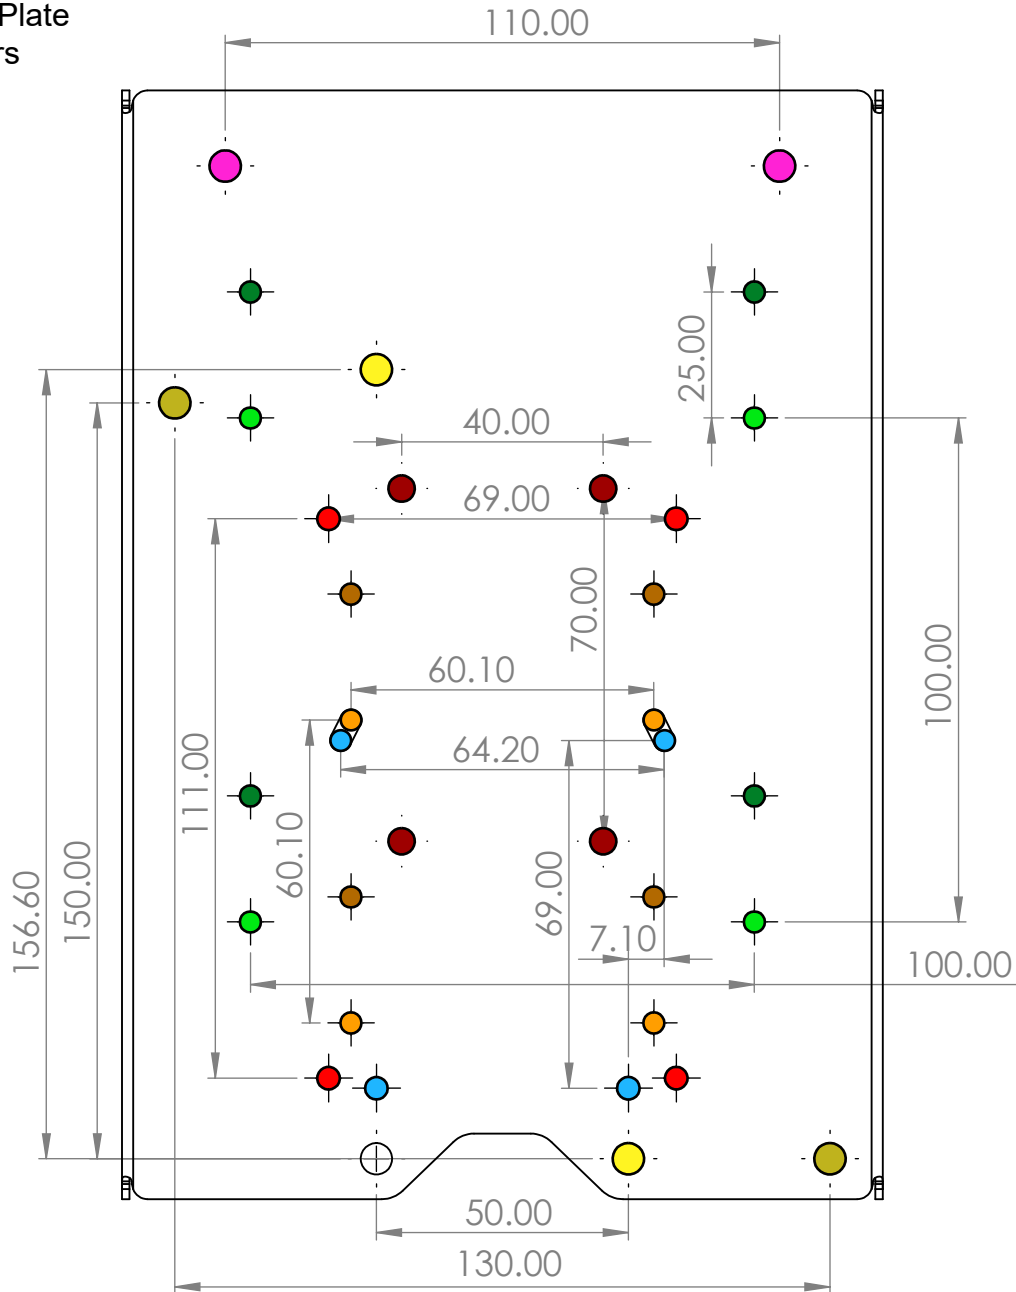

Sublight 6DOF Early Access
 Joystick Mount Plate
 Units: millimeters
 Scale: 1:1.5

Far Side
 (to user)

Near Side
 (to user)

-  Sublight 60.1x60.1 mm (M4) (compatible with TM Warthog)
-  Sublight 100x100 mm (M4) (VESA standard compatible, matches slots in Arm Rest Bars)
-  TM T16000M Joystick (M6)
-  TM T16000M Throttle (M6)
-  TM Warthog Throttle (M6)
-  VPC Warbird and MT-50CM2 (M4)
-  VPC MT-50 CM2 Throttle (M5)
-  VKB Gunfighter (M4)